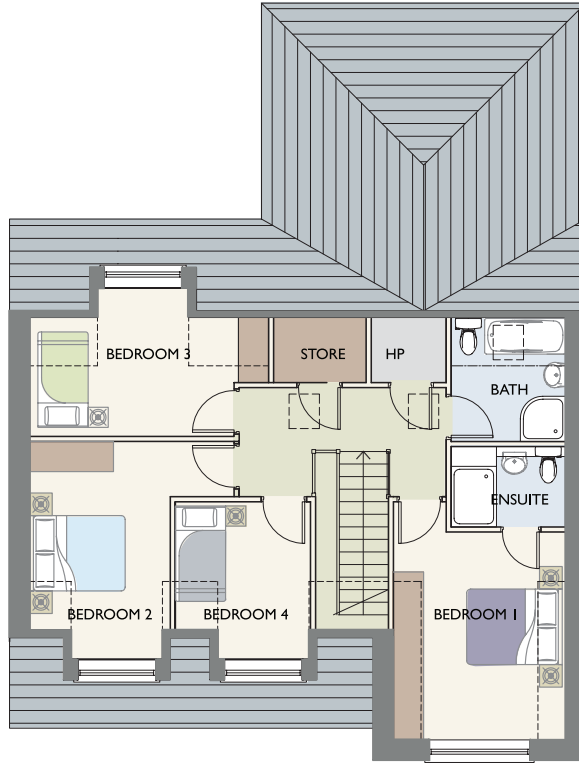

# Hazelbrook Malahide

FIRST FLOOR

GROUND FLOOR

## TYPE B5 DETACHED HOUSE

FLOOR AREA: 200 Sq.M. / 2152 SqF.