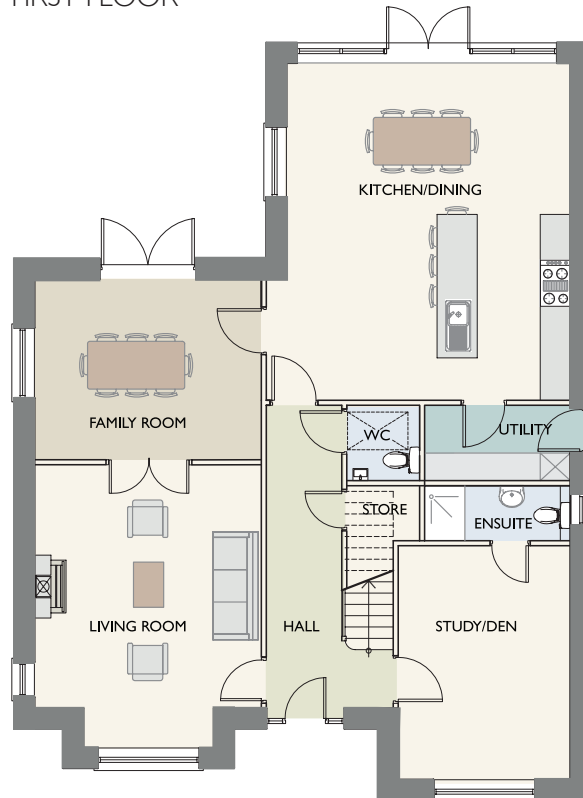

# Hazelbrook Malahide

FIRST FLOOR

GROUND FLOOR

## TYPE B5 DETACHED HOUSE

FLOOR AREA: 200 Sq.M. / 2152 SqF.