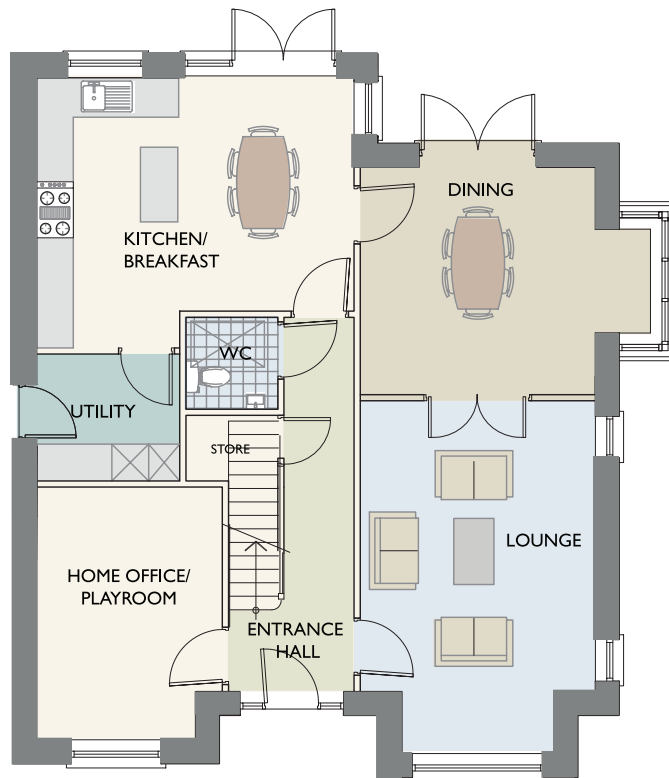

Hazelbrook Malahide

FIRST FLOOR

GROUND FLOOR

TYPE F DETACHED HOUSE

FLOOR AREA: 172.7 Sq.M. / 1859 Sq.F.