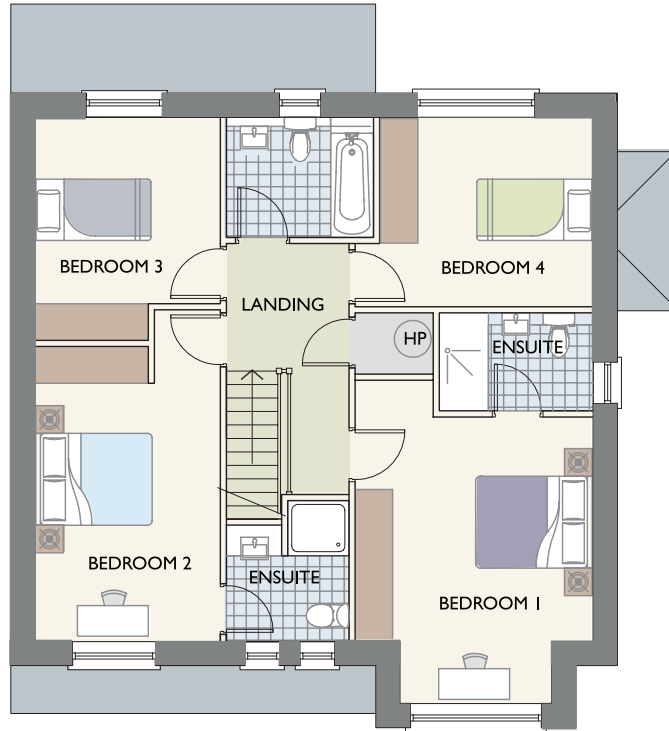

Hazelbrook Malahide

FIRST FLOOR

GROUND FLOOR

TYPE F DETACHED HOUSE

FLOOR AREA: 172.7 Sq.M. / 1859 Sq.F.