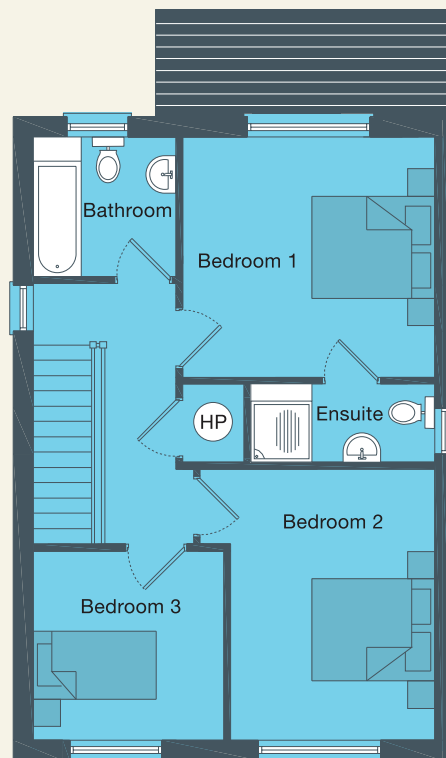

D

3 Bedroom Semi-Detached House

Area c. 110 sqm / 1184 sqft

GROUND FLOOR

FIRST FLOOR