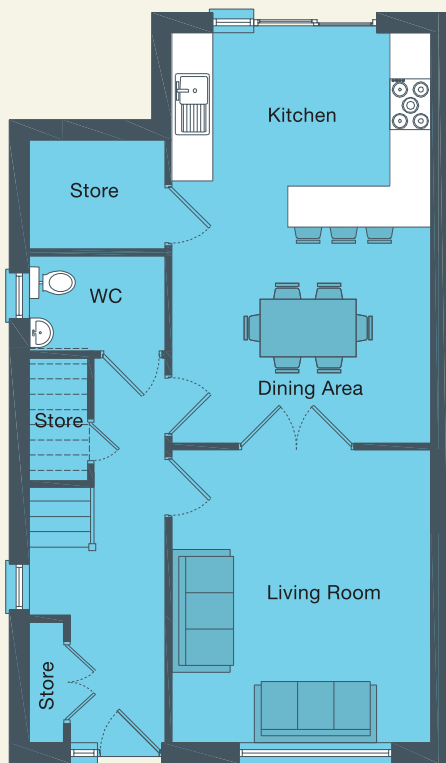

D

3 Bedroom Semi-Detached House

Area c. 110 sqm / 1184 sqft

GROUND FLOOR

FIRST FLOOR